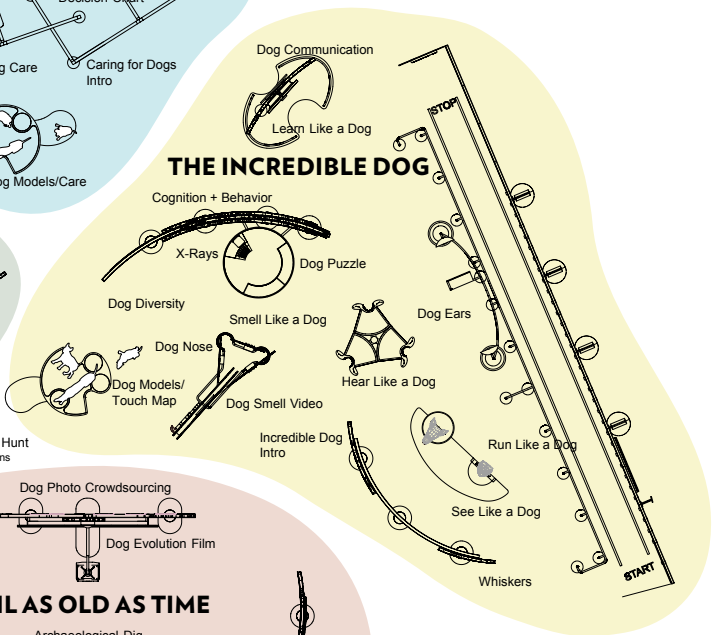

Exhibition Floorplan

For rental inquiries or information,
please contact:

Luke Fernandez
Director of Special Exhibitions
California Science Center

700 Exposition Park Drive
Los Angeles, CA 90037
TEL: (213) 744-7421
lfernandez@cscmail.org
CaliforniaScienceCenter.org/travelingdogs